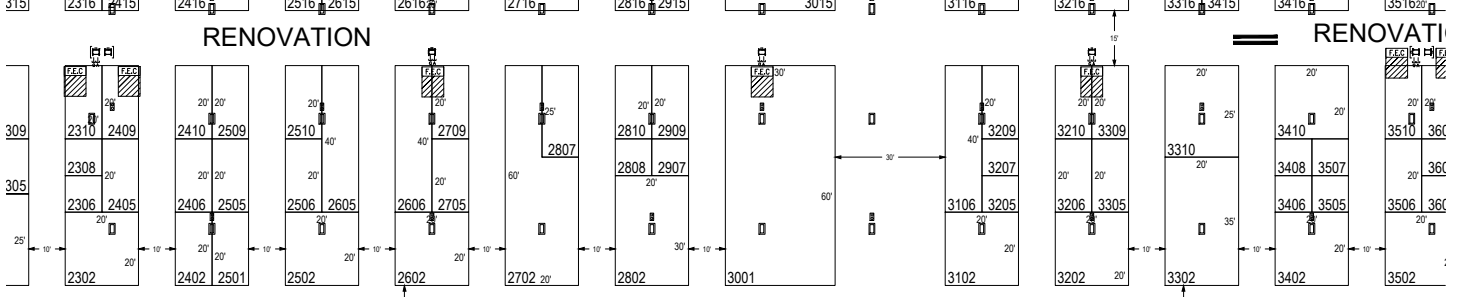

National Home Show - March 9-18, 2018

Direct Energy Centre - Hall B