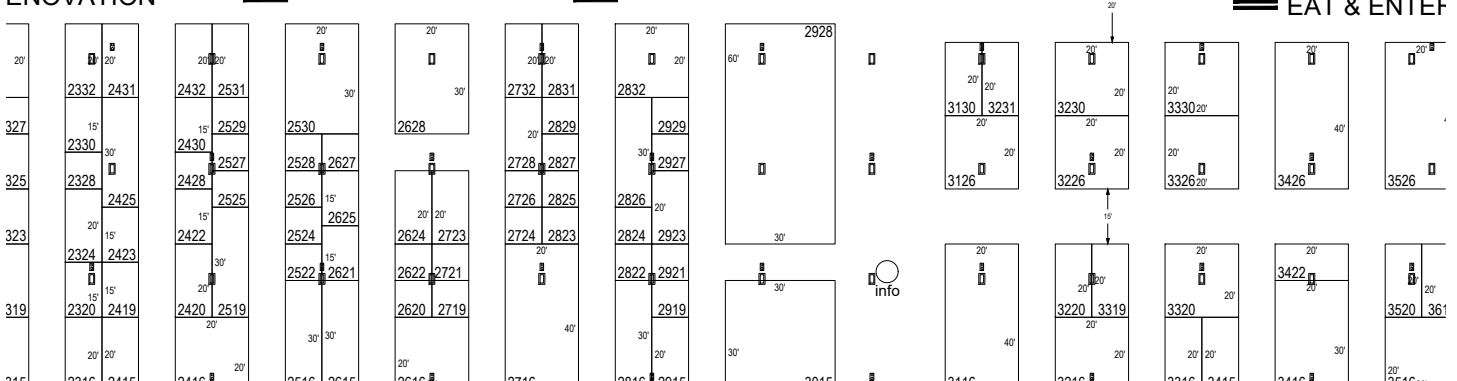

National Home Show - March 9-18, 2018

Direct Energy Centre - Hall B